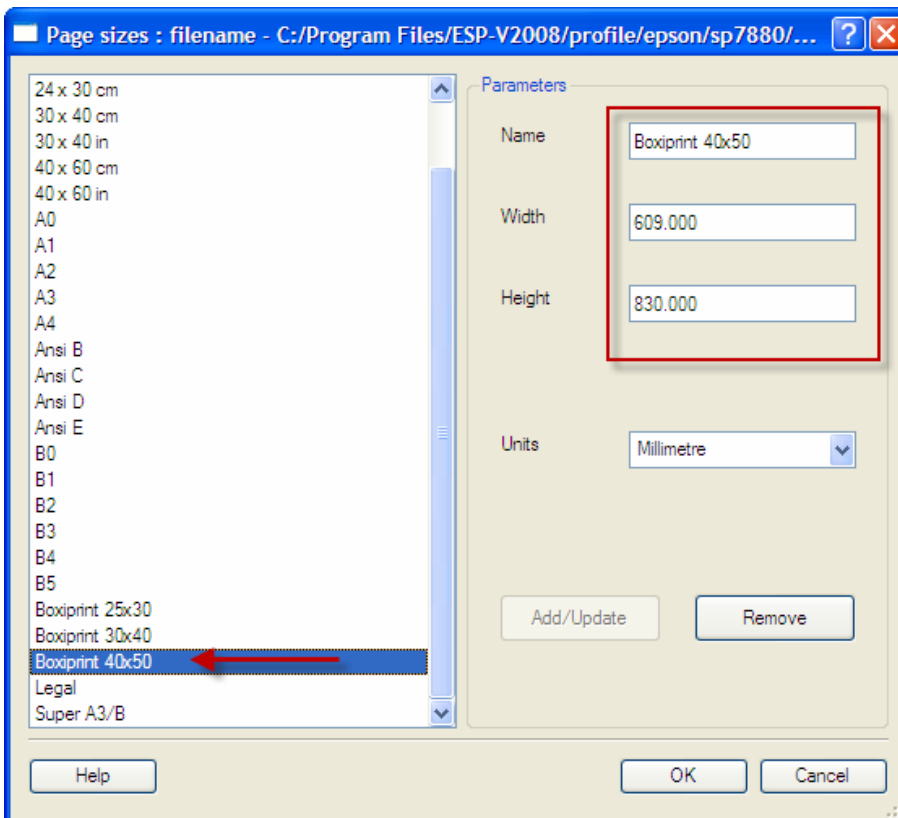

boxiprint

Create boxiprint sizes in ESP

Video (Adobe Acrobat 9 Reader and Flash)