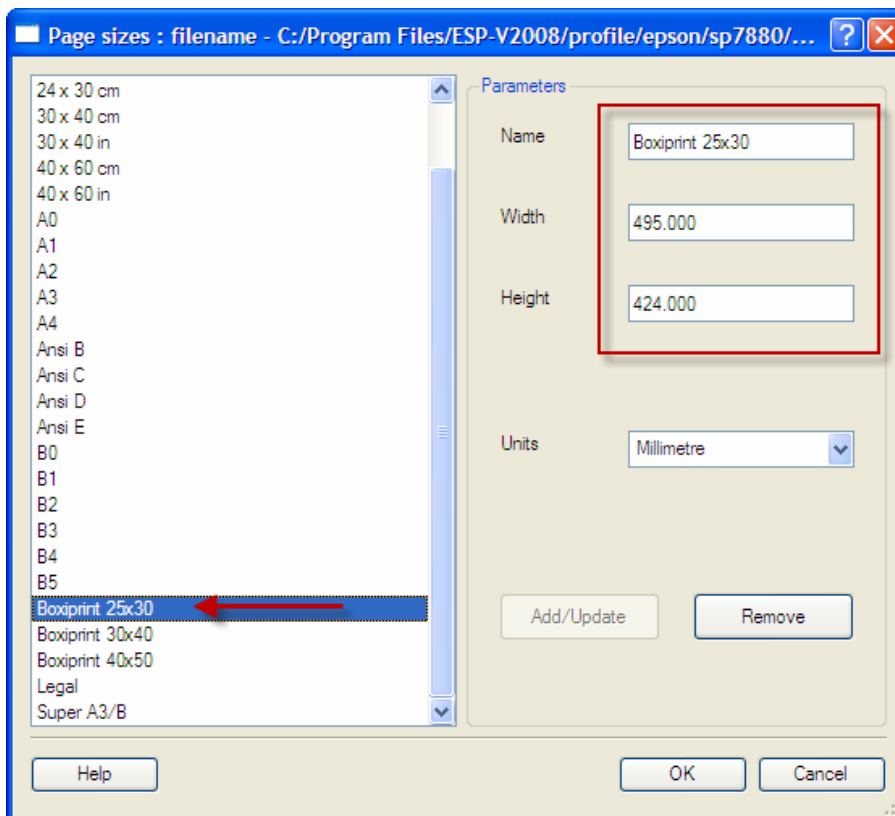

boxiprint

Create boxiprint sizes in ESP

Video (Adobe Acrobat 9 Reader and Flash)