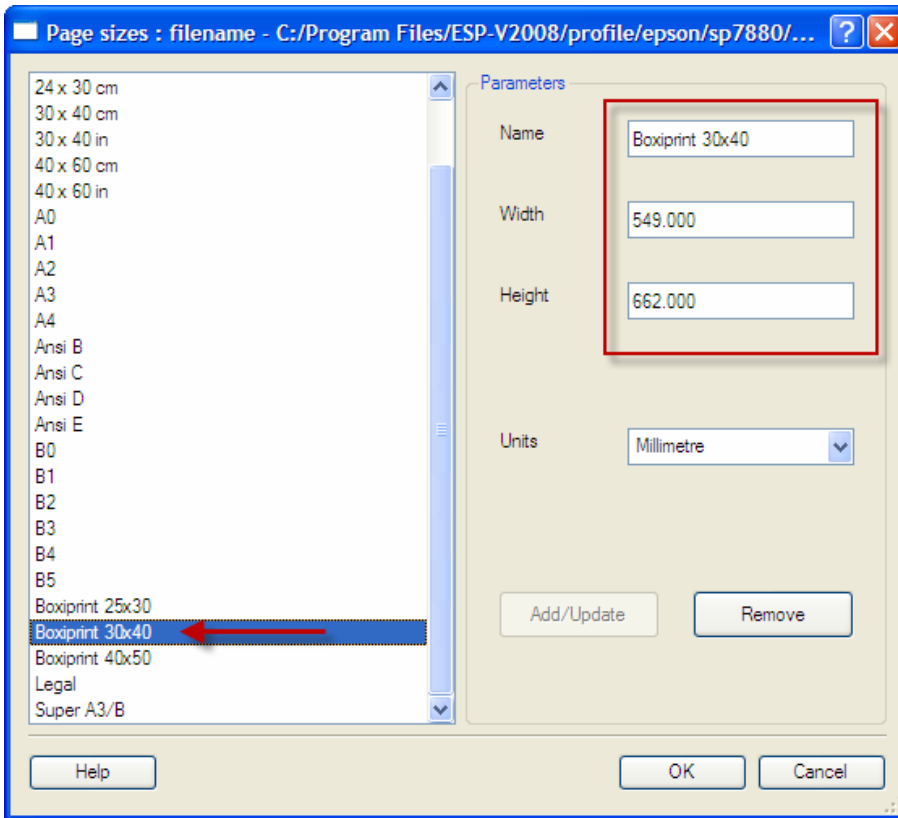

boxiprint

Create boxiprint sizes in ESP

Video (Adobe Acrobat 9 Reader and Flash)