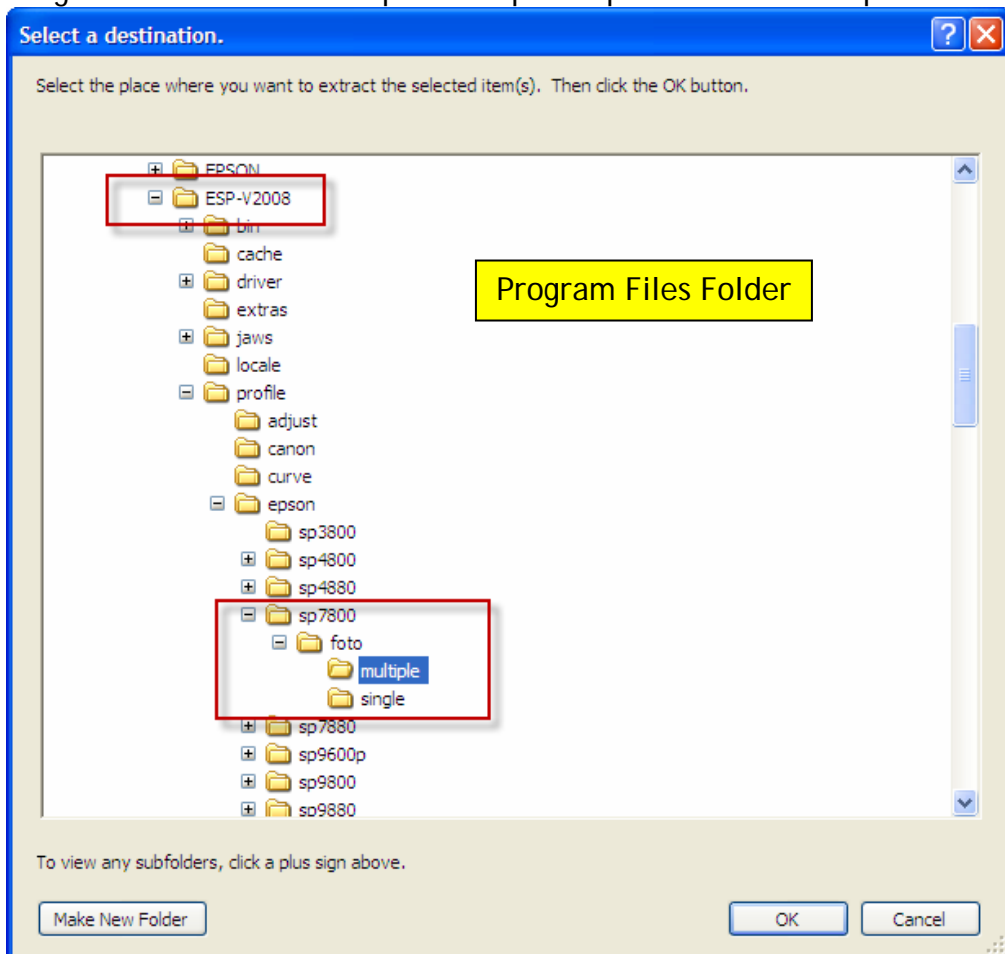

## Adding ESP Templates

Unzip the file

Extract the files to the **multiple** folder of your printer  
Program Files/ESP-V2008/profile/Epson/spXXXX/foto/multiple